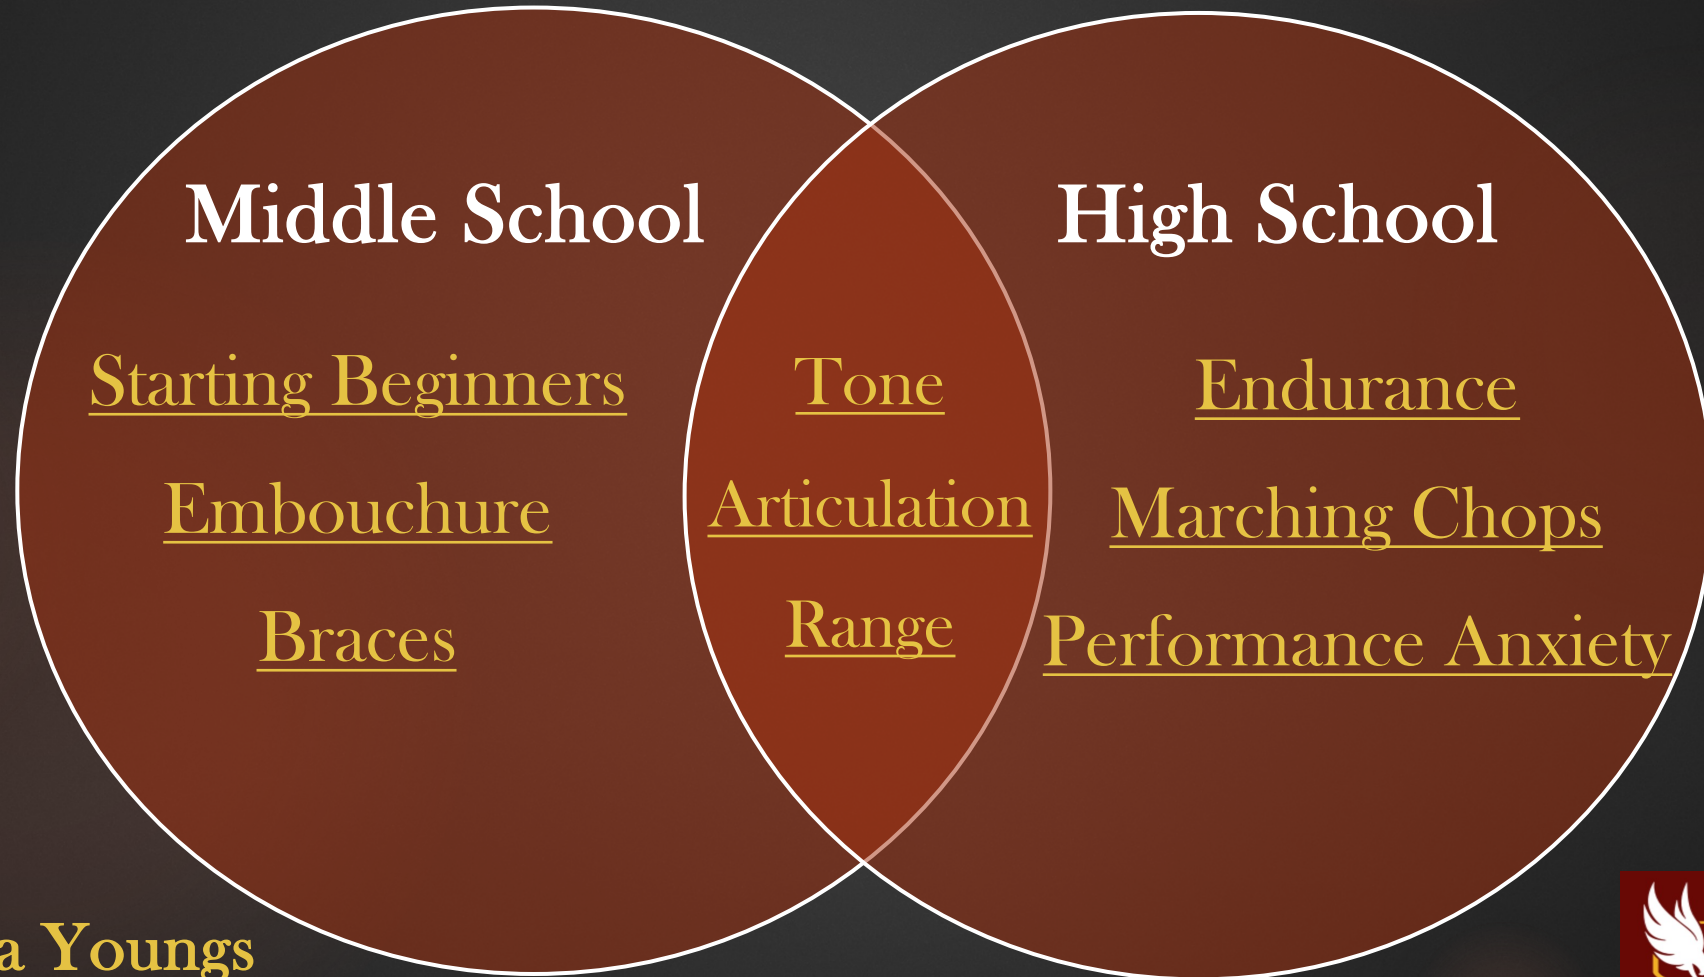

Troubleshooting the Trumpet

Dr. Marisa Youngs