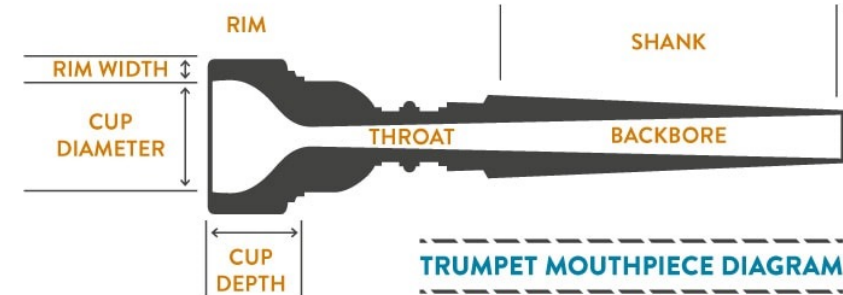

# Range

- ▶ More air vs. fast air
- ▶ Tongue arch/flexibility
- ▶ Vowel shape
- ▶ Teeth closer together
- ▶ Efficient aperture

# Starting Beginners

Articulation

First Note

Hand Position

Embouchure & Buzzing

Breathing & Posture

## Mouthpiece 101

# Embouchure

- ▶ “3 Cs”
  - ▶ Corners, Chin, Cushion
- ▶ Lips together (“M”)
- ▶ Inside of lips & cheeks touching teeth/gums
- ▶ Mouthpiece rim placement
- ▶ Embouchure vs. aperture