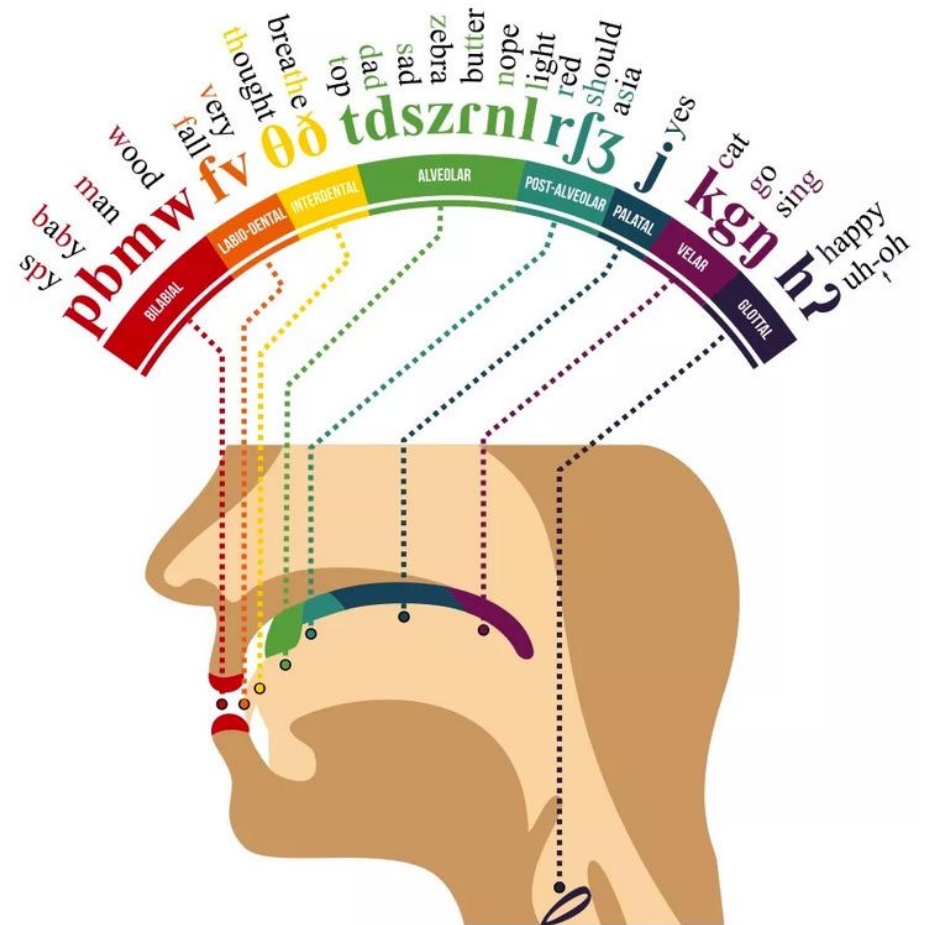

# Troubleshooting the Trumpet

Dr. Marisa Youngs

# Tone

- ▶ Long tones (16-20 seconds)
- ▶ Flow studies
- ▶ Listening to professionals
- ▶ Bending tones
- ▶ Finding resonance ("voicing")
- ▶ Pinched vs. overblowing

# Articulation

- ▶ Tip vs. blade of tongue
- ▶ Too vs. Doo
- ▶ Should we aim where gums meet teeth?
- ▶ What is “legato tonguing”?
- ▶ Anchor tonguing
- ▶ Multiple tonguing

# Range

- ▶ More air vs. fast air
- ▶ Tongue arch/flexibility
- ▶ Vowel shape
- ▶ Teeth closer together
- ▶ Efficient aperture